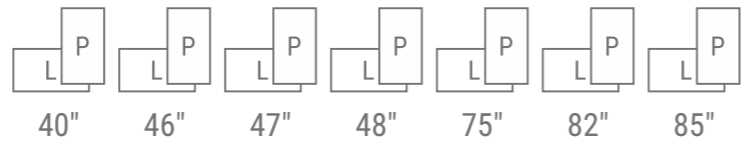

Z04 Z Series Indoor Monitor Enclosure

MONITOR DIMENSIONS	HOUSING DIMENSIONS	VESA	VIEWING AREA		
Display	MWxMHxMD mm	HWxHHxHD mm	Weight kg	VWxVH mm	VWxVH mm
32"	730x430x55	931x573x138	33	300x300	698x393
43"	975x565x55	1174x709x138	52	400x300	941x529
49"	1110x650x55	1307x784x138	64	600x400	1074x604
55"	1240x725x55	1442x839x138	76	600x400	1210x680
65"	1460x850x55	1662x964x138	101	600x400	1428x803

Key Features

- High Quality Finishes
- Easy Access for Maintenance
- 4mm Ceramic Painted Tempered Glass
- Available for Wall & Ceiling Mounts
- Easy Monitor-TV Mounting
- Aluminum Front Cover Frame

Ideal solution for your monitors and televisions that need protection. The Cletech Z04 Monitor Enclosure has options from 32" to 65". You can easily use it for your monitors and televisions that you want to protect under indoor conditions. Enclosure features composed by Cletech with its high-quality engineering experiences allows the end user to mount at the easiest way. The totem is functional with both professional and commercial displays that are compatible with the VESA Interface Standard. It includes PC compartment designed by using a VESA layout for an extra PC or media player.

Standart Display Sizes

On Project Display Sizes

Options ● Available ● Not Available ● Included ● On Project
