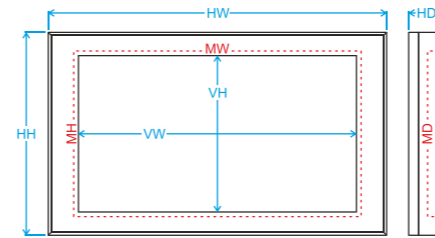

Z04 Z Series Indoor Monitor Enclosure

MONITOR DIMENSIONS	HOUSING DIMENSIONS	VESA	VIEWING AREA		
Display	MWxMHxMD mm	HWxHHxHD mm	Weight kg	VWxVH mm	VWxVH mm
32"	730x430x55	931x573x138	33	300x300	698x393
43"	975x565x55	1174x709x138	52	400x300	941x529
49"	1110x650x55	1307x784x138	64	600x400	1074x604
55"	1240x725x55	1442x839x138	76	600x400	1210x680
65"	1460x850x55	1662x964x138	101	600x400	1428x803

Key Features

- High Quality Finishes
- Easy Access for Maintenance
- 4mm Ceramic Painted Tempered Glass
- Available for Wall & Ceiling Mounts
- Easy Monitor-TV Mounting
- Aluminum Front Cover Frame

Ideal solution for your monitors and televisions that need protection. The Cletech Z04 Monitor Enclosure has options from 32" to 65". You can easily use it for your monitors and televisions that you want to protect under indoor conditions. Enclosure features composed by Cletech with its high-quality engineering experiences allows the end user to mount at the easiest way. The totem is functional with both professional and commercial displays that are compatible with the VESA Interface Standard. It includes PC compartment designed by using a VESA layout for an extra PC or media player.