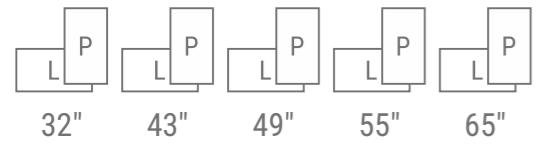

Standart Display Sizes