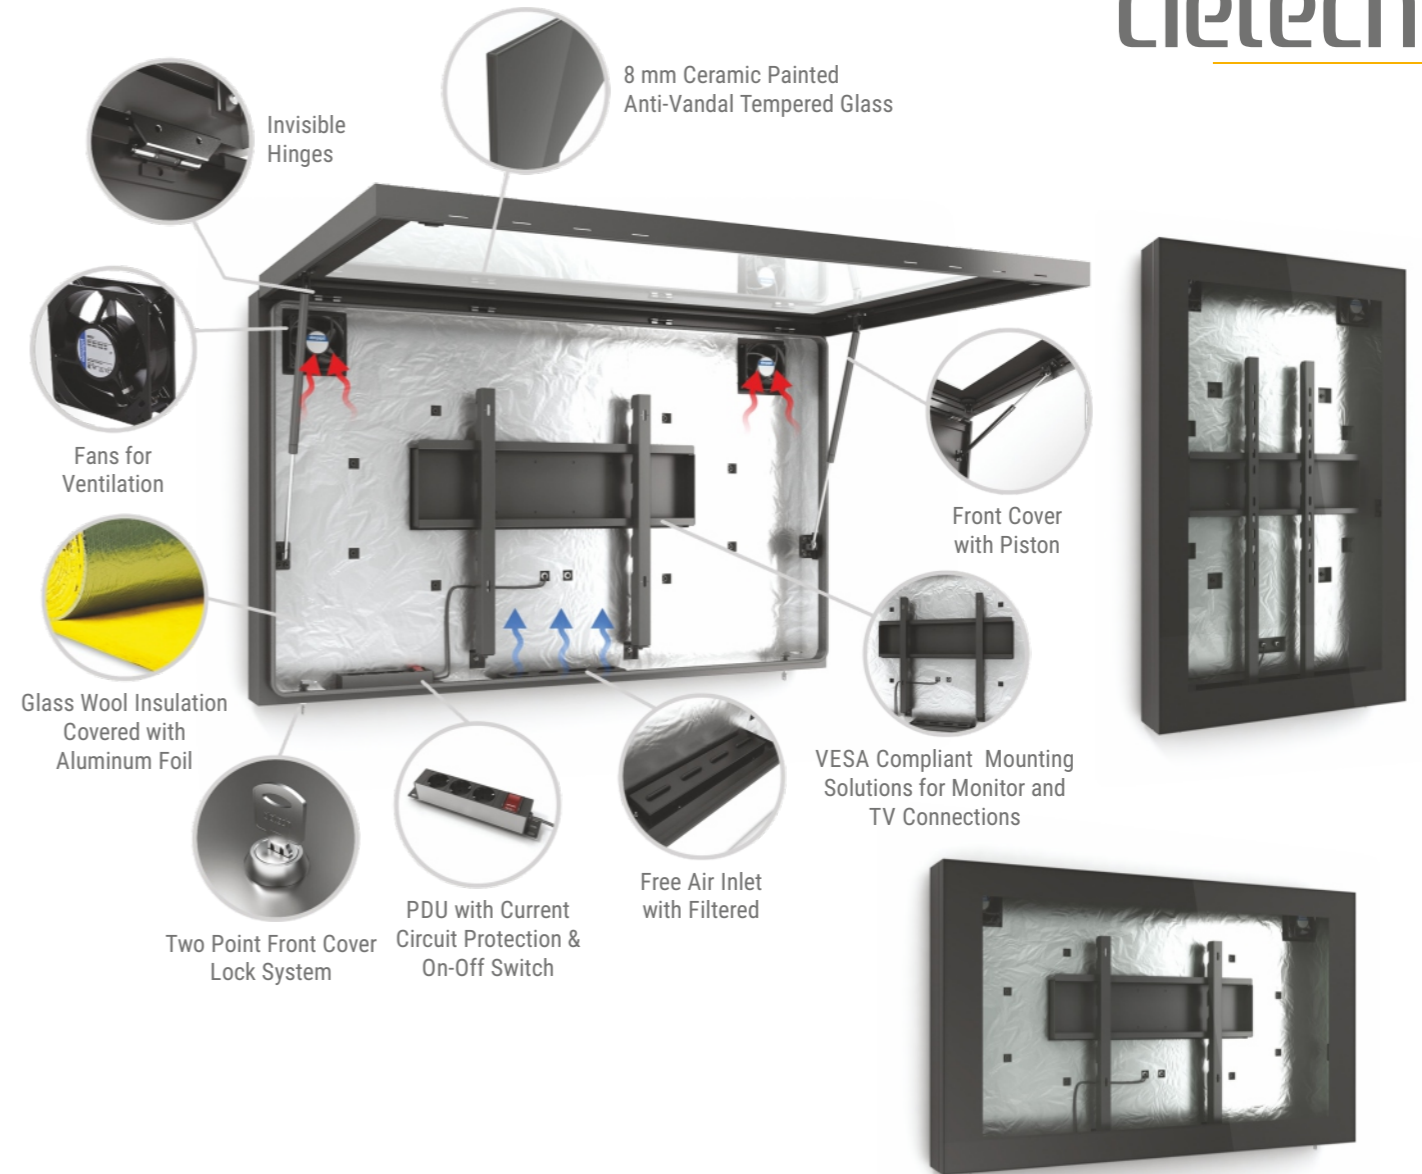

# M5 M Series Outdoor Monitor Enclosure

## Key Features

- High Quality Finishes
- Easy Access for Maintenance
- 8mm Anti-Vandal Tempered Glass
- Available for Wall & Ceiling Mounts
- Easy Monitor-TV Mounting

Cletech M5 Outdoor Monitor enclosure is produced both vertically and horizontally. It is produced by considering the outdoor weather conditions. It provides full protection against dust, water and external factors. Vandalism protected 8 mm tempered glass is used on the front surface. Body material of the enclosure is made of hardened steel. Cover security is provided with a double-sided special lock system. With active fan ventilation, it constantly renews the air inside the cabin and prevents the electronic devices from getting damaged by heating. There is a mounting bracket in VESA Standard for mounting the monitor in the enclosure. A wall-mounted bracket is also provided as standard with the product.

### Standart Display Sizes

Base Feet

Tempered Glass

Single Sided

Touch Screen

Double Sided

Fans for Ventilation

Lockable Cover

Power Distribution Unit